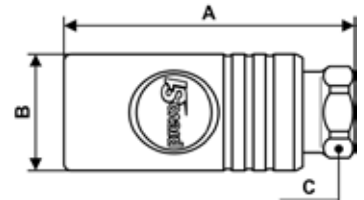

## PREVOS1 SAFETY QUICK COUPLINGS - 1/2» HIGH FLOW PROFILE

### Female coupler

Profile : EUROPEAN

Min/max operating pressure	Flow rate at 87 psi	ID passage	Temperature min/max
29 / 174 psi	125 CFM	1/2"	5 / 158 °F

Part number	Female thread	Net weight (Kg)	Dim. A (inch)	Dim. B (inch)	Dim. C (inch)
ESI 111202EB	NPT3/8	0,211	3.58	1.46	1.02
ESI 111203EB	NPT1/2	0,215	3.66	1.46	1.02
ESI 111204EB	NPT3/4	0,233	3.9	1.46	1.18